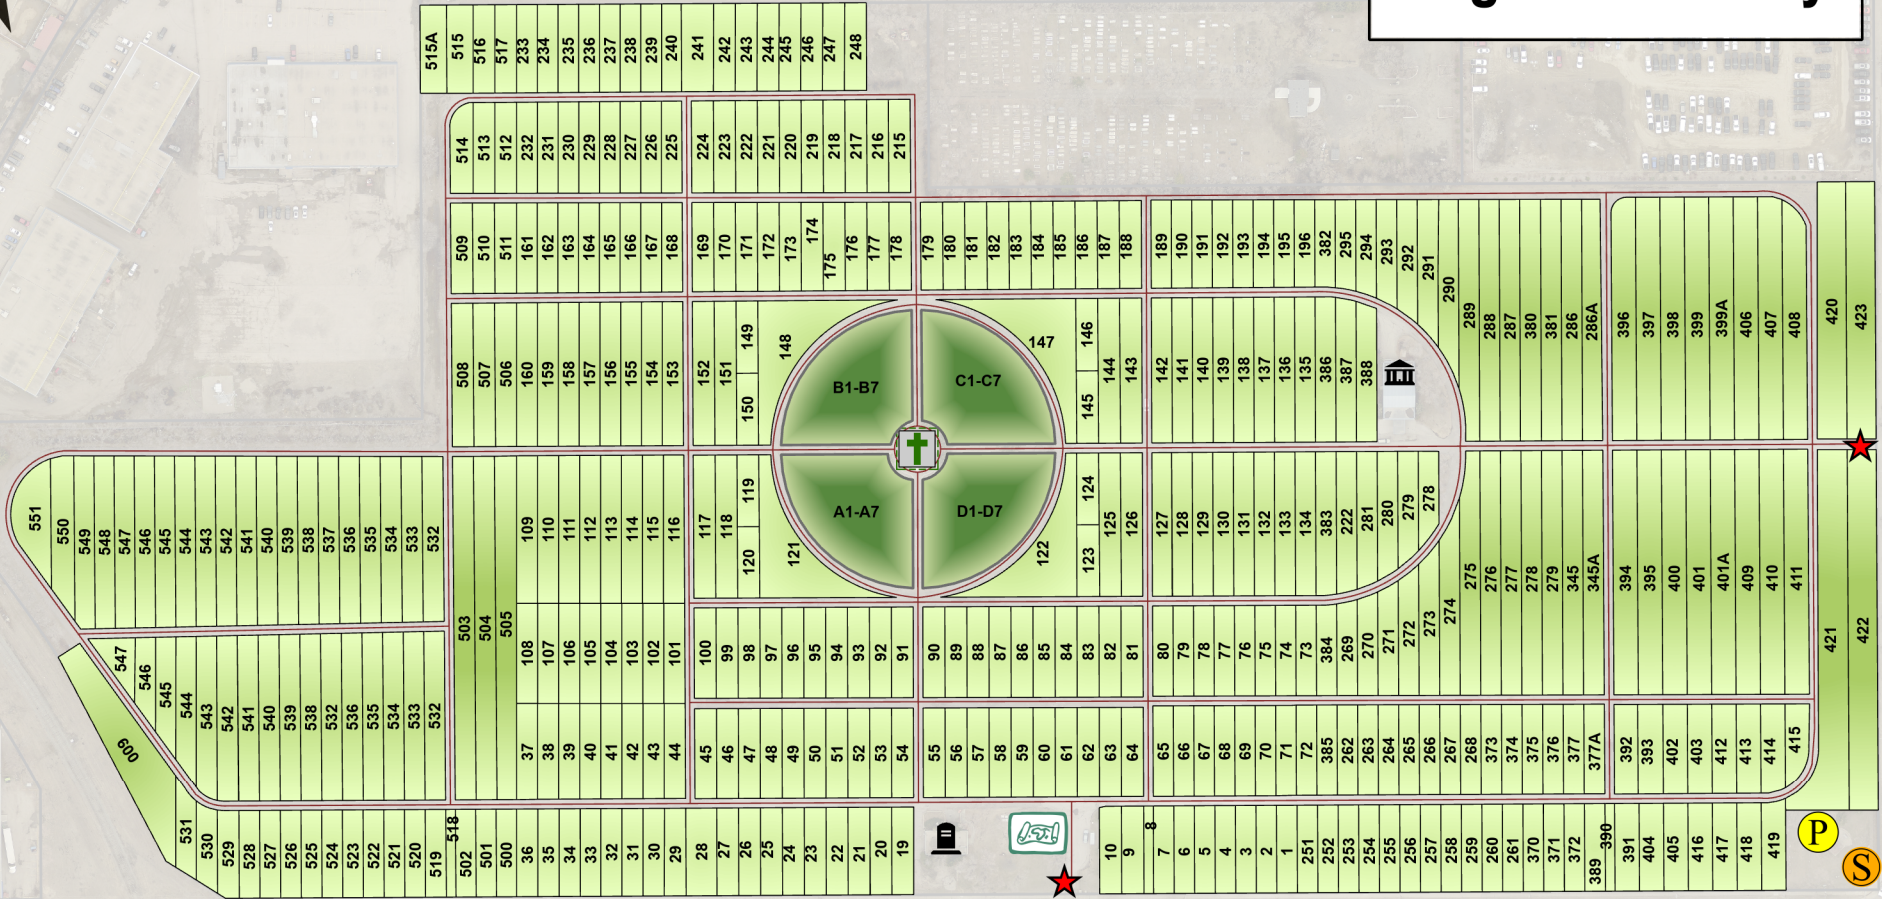

Regina Cemetery

2ND AVE

Legend

	Prarie Rose Columbarium		Regina Cemetery Monuments
	Field of Honour		Community Crematorium
	Entrance		Maintenance Building
	Map		Scattering Garden
			CWWG Cross of Sacrifice

BROAD ST

SCARTH ST

5TH AVE