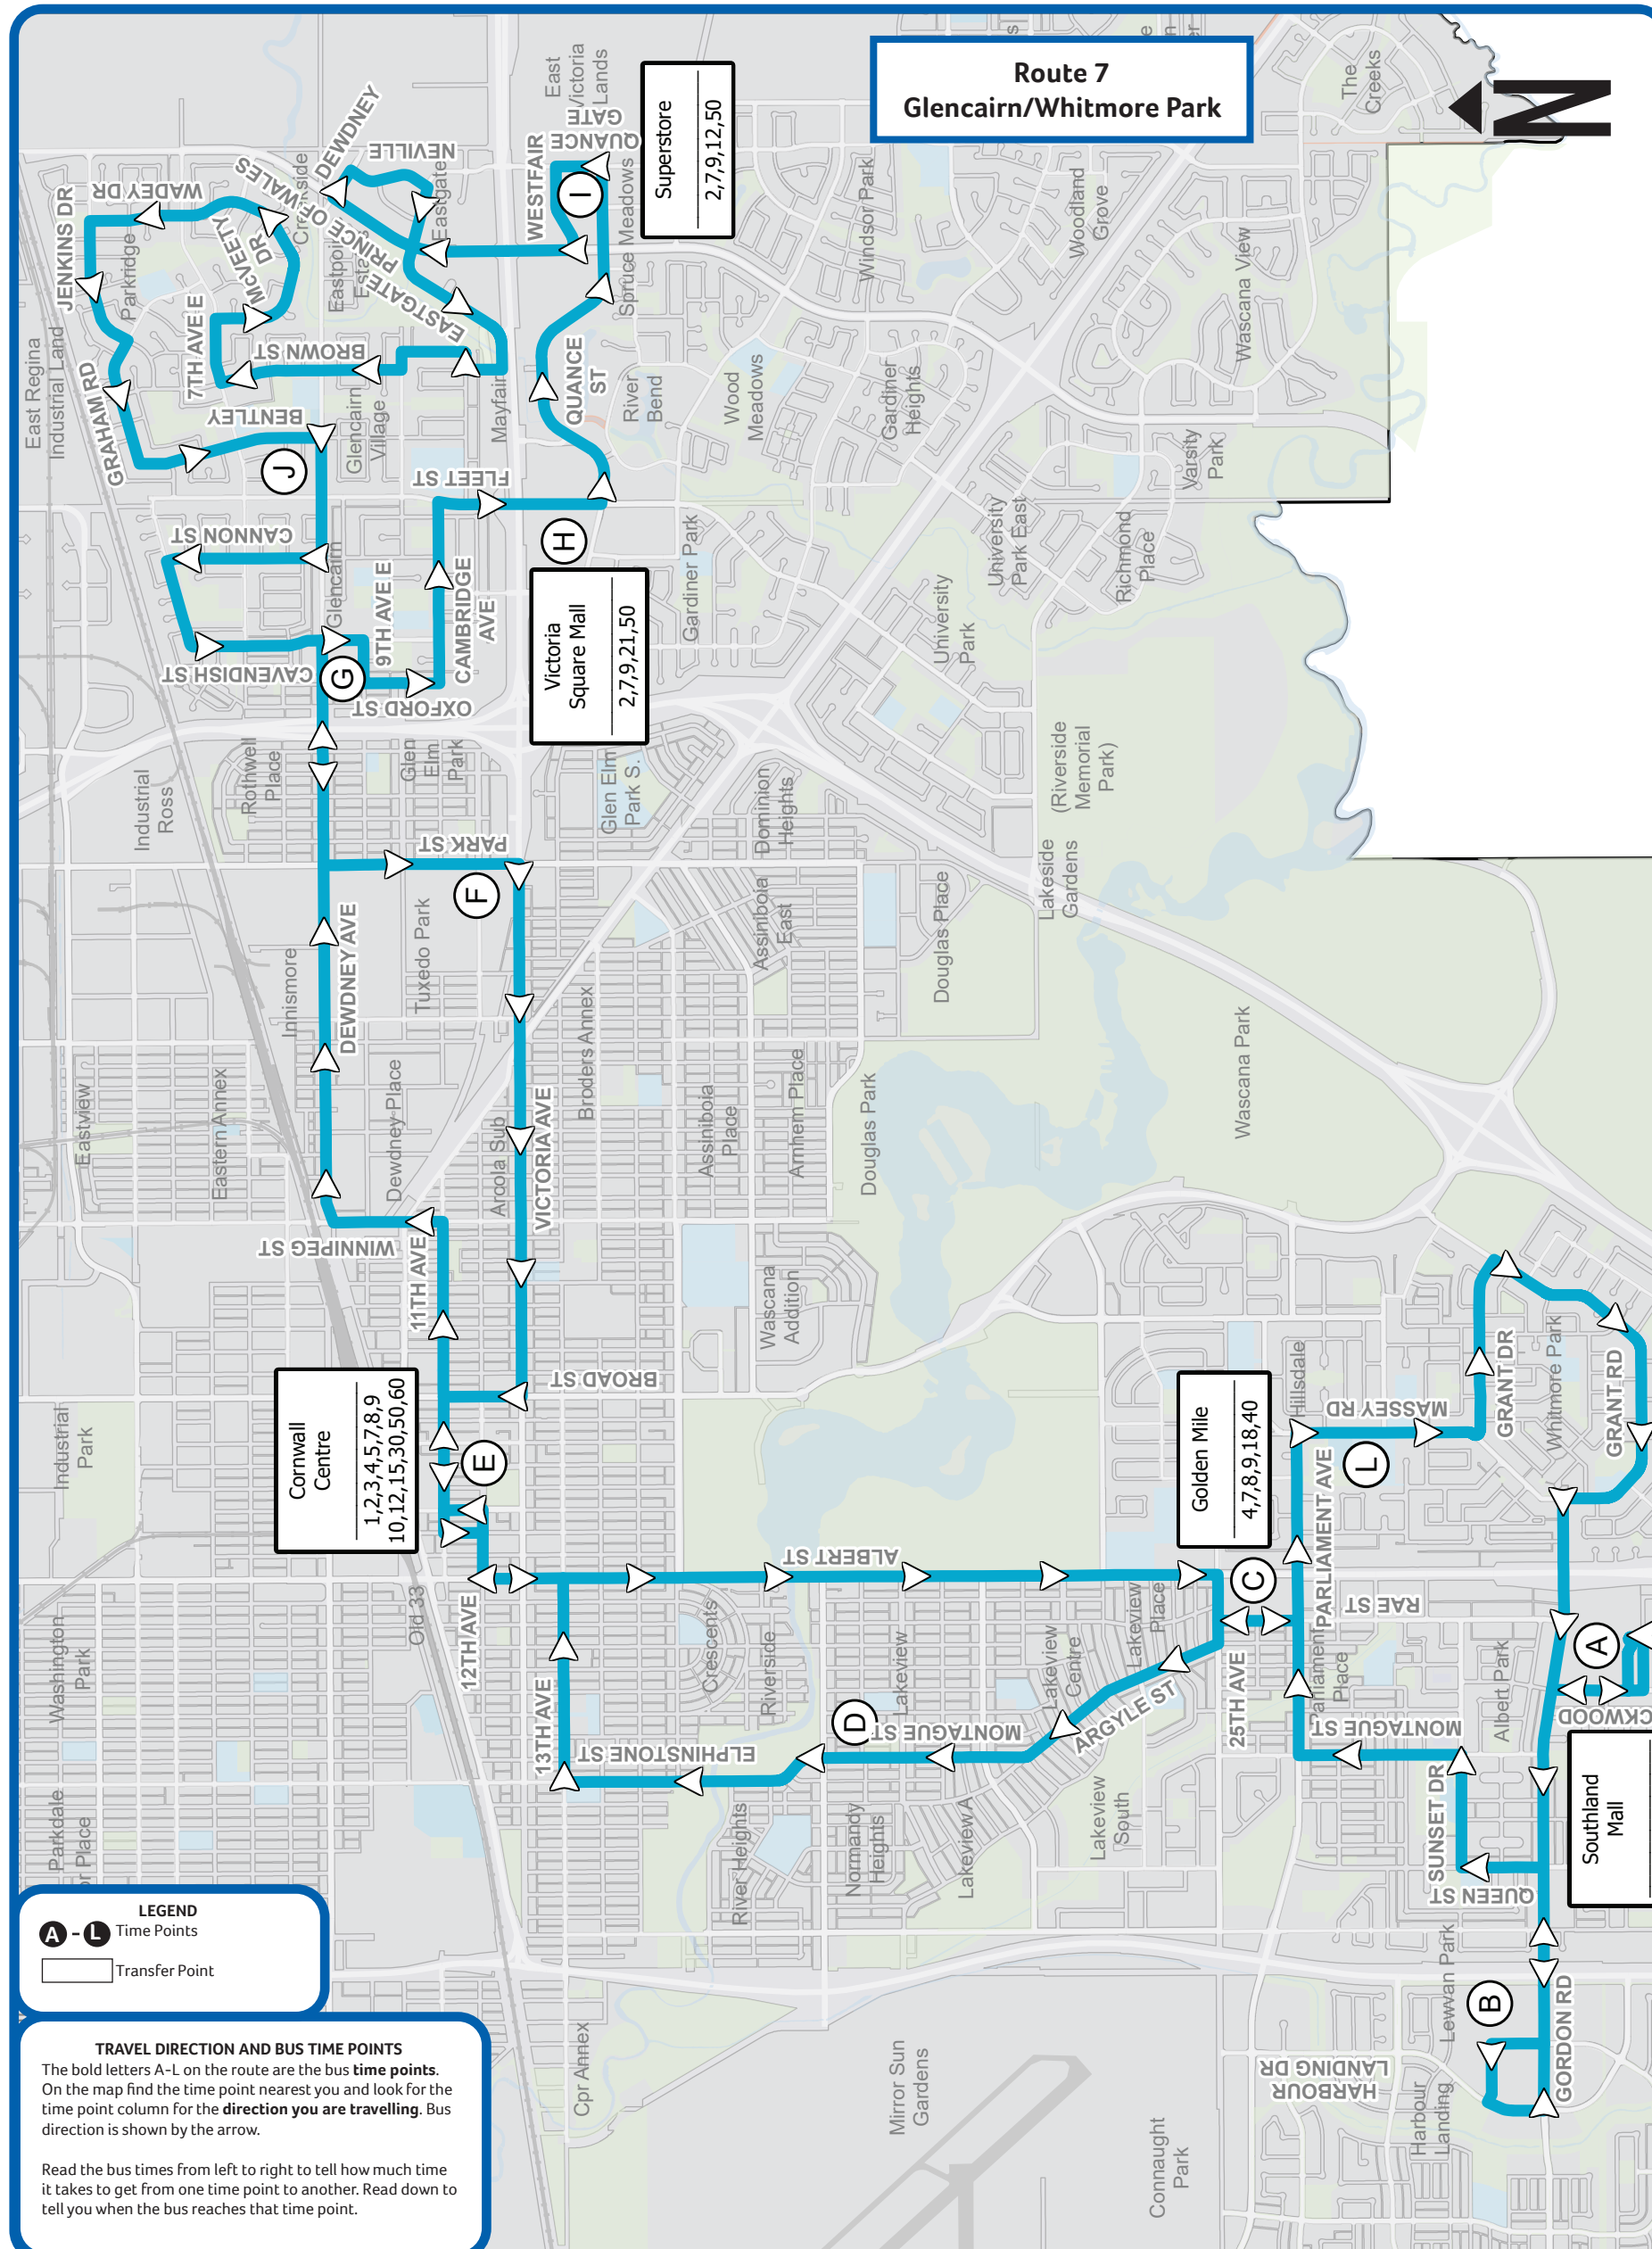

7 to GLENCAIRN

A	B	C	D	E	G	H	I
leaving Southland Mall Stop #6002	leaving Grasslands Stop #1506	leaving Golden Mile (Rae St & 26th Ave) Stop #0261	leaving Montague St (Rae St & 26th Ave) Stop #0947	leaving Cornwall Centre (Dewdney Ave & Scarth St EB) Stop #1537	leaving Glencairn Shop Centre (Dewdney Ave & Cavendish St EB) Stop #0513	leaving Victoria Square Mall Stop #0520	arriving Superstore Stop #0528

Saturday Morning Schedule

6:03	6:13	6:25	6:29	6:45	6:57	7:04	7:14
7:03	7:13	7:25	7:29	7:45	7:57	8:04	8:14
and every 30 minutes until							
9:03	9:13	9:25	9:29	9:45	9:57	10:04	10:14
9:33	9:43	9:55	9:59	10:15	10:27	10:34	10:44
10:03	10:13	10:25	10:29	10:45	10:57	11:04	11:14
10:33	10:43	10:55	10:59	11:15	11:27	11:34	11:44
11:03	11:13	11:25	11:29	11:45	11:57	12:04	12:14
11:33	11:43	11:55	11:59	12:15	12:27	12:34	12:44

Saturday Afternoon/Evening Schedule

12:03	12:13	12:25	12:29	12:45	12:57	1:04	1:14
12:33	12:43	12:55	12:59	1:15	1:27	1:34	1:44
1:03	1:13	1:25	1:29	1:45	1:57	2:04	2:14
1:33	1:43	1:55	1:59	2:15	2:27	2:34	2:44
and every 30 minutes until							
4:03	4:13	4:25	4:29	4:45	4:57	5:04	5:14
4:33	4:43	4:55	4:59	5:15	5:27	5:34	5:44
5:03	5:13	5:25	5:29	5:45	5:57	6:04	6:14
5:33	5:43	5:55	5:59	6:15	6:27	6:34	6:41
6:18	6:28	6:40	6:44	7:00	7:12	7:19	7:26
7:03	7:13	7:25	7:29	7:45	7:57	8:03	8:10
7:33	7:43	7:55	7:59	8:15	8:27	8:33	8:40
8:40	8:47	8:56	9:00	9:15	9:23	9:28	9:36
9:40	9:47	9:56	10:00	10:15	10:23	10:28	10:36
10:40	10:47	10:56	11:00	11:15	11:23	11:28	11:36
11:40	11:47	11:56	12:00	12:15	12:23	12:28	12:36*

Sunday Schedule

7:55	8:02	8:11	8:15	8:30	8:43	8:49	8:55
8:55	9:02	9:11	9:15	9:30	9:43	9:49	9:55
9:55	10:02	10:11	10:15	10:30	10:40	10:50	11:00
10:55	11:02	11:11	11:15	11:30	11:40	11:50	12:00
11:55	12:02	12:11	12:15	12:30	12:40	12:50	1:00
12:45	12:55	1:05	1:10	1:30	1:40	1:50	2:00
1:45	1:55	2:05	2:10	2:30	2:40	2:50	3:00
and every 60 minutes until							
2:45	2:55	3:05	3:10	3:30	3:40	3:50	4:00
3:45	3:55	4:05	4:10	4:30	4:40	4:50	5:00
4:45	4:55	5:05	5:10	5:30	5:40	5:50	6:00
5:45	5:55	6:05	6:10	6:30	6:40	6:50	7:00*
6:30	6:40						

7 to WHITMORE PARK

I	J	G	F	E	C	L	A
leaving Superstore Stop #0528	leaving Bentley Dr & 7th Ave E SB Stop #0550	leaving Glencairn Shop Centre (Dewdney Ave & Cavendish St WB) Stop #0558	leaving Leader Post Victoria Ave & Park Ave SB Stop #0566	leaving Cornwall Centre (11th Ave & Scarth St WB) Stop #1333	leaving Golden Mile (Rae St & 26th Ave SB) Stop #0584	leaving Campbell Collegiate (Murray Rd & Park Ave SB) Stop #0597	arriving Southland Mall Stop #6002

Saturday Morning Schedule