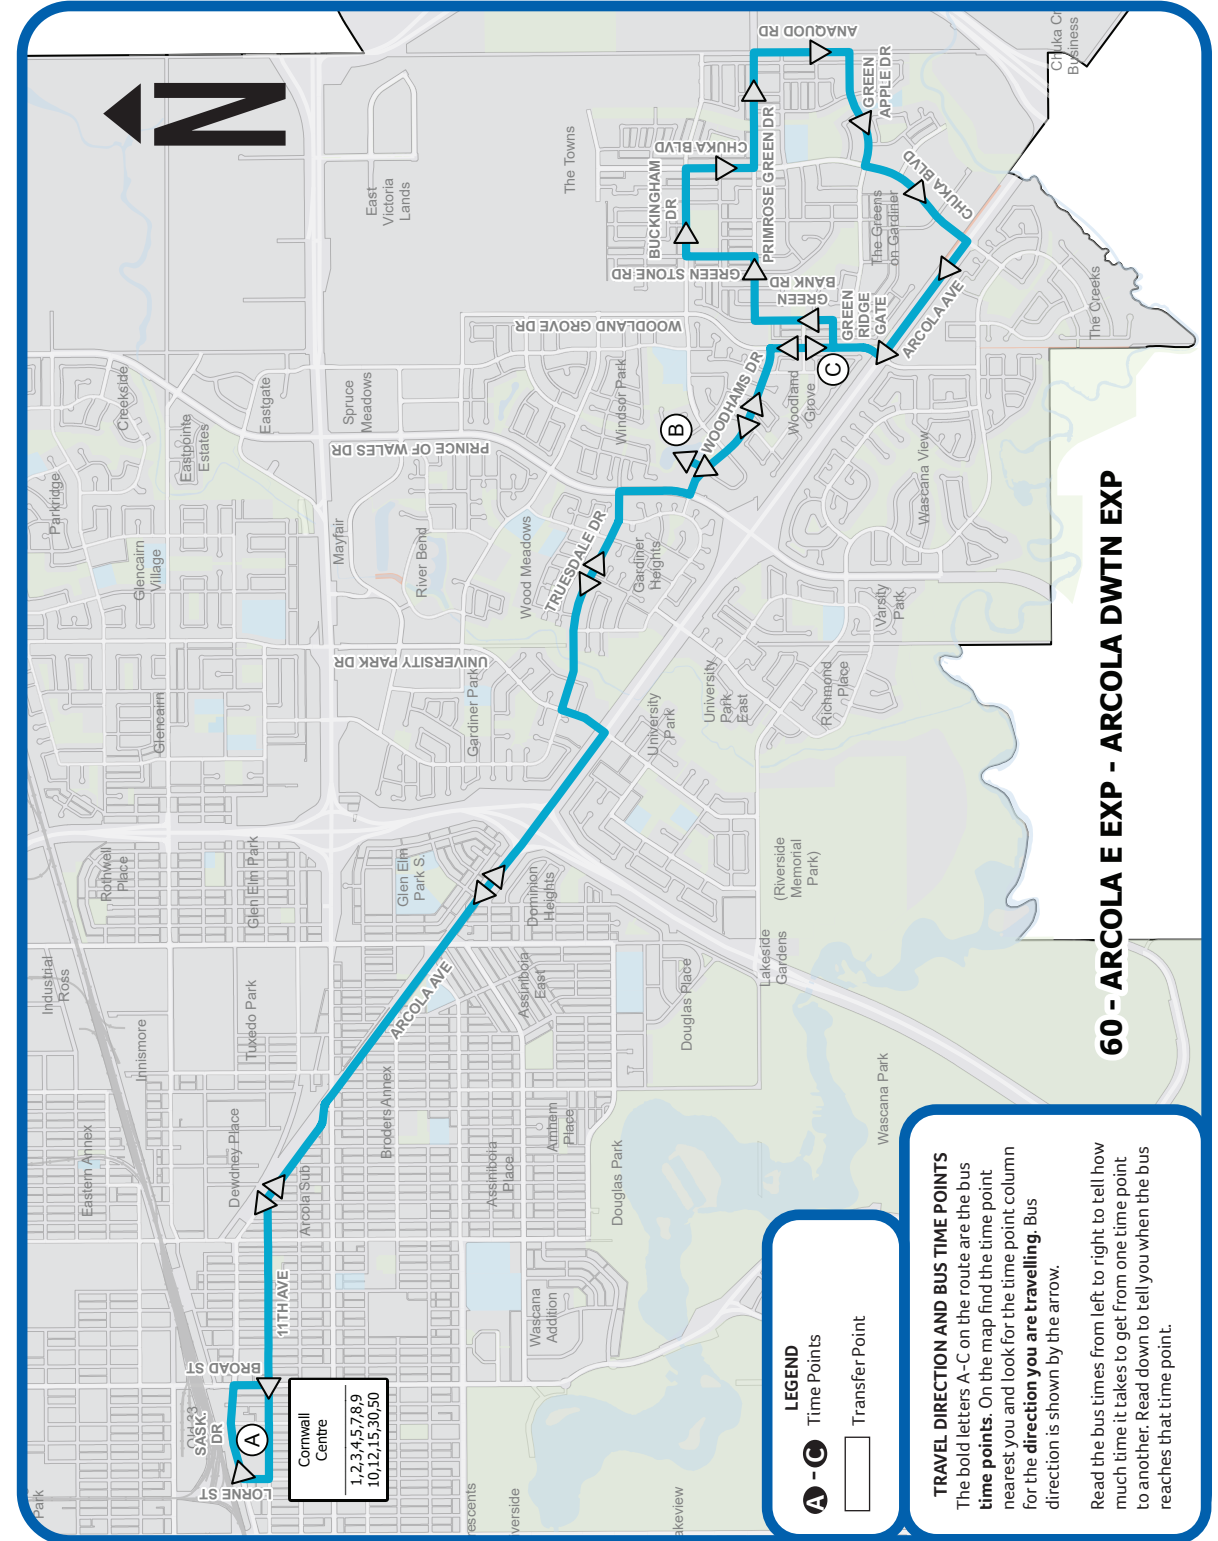

Effective
January 12, 2025

LOW FLOOR ROUTE

60

Arcola Express
Sandra Schmirler
Greens on Gardiner
Downtown

Visit **TransitLive.com** for real time schedules.

Regina.ca | 306-777-RIDE (7433)

60 to ARCOLA EAST EXPRESS

A	B	C
leaving Cornwall Centre (11th Ave & Cornwall St EB) Stop #1333	leaving Sandra Schmirler Stop #0830	leaving Green Bank Road & Green Pine Gate Stop #1614
Monday to Friday Morning Schedule		
6:30	7:00	7:06
6:55	7:25	7:31
7:20	7:50	7:56
7:45	8:15	8:21
8:10	8:40	8:46
8:45	9:15	9:21
9:25	9:55	10:01
10:00	10:30	10:36
10:40	11:10	11:16
11:20	11:50	11:56
12:00	12:30	12:36
12:40	1:10	1:16
1:20	1:50	1:56
Monday to Friday Afternoon/Evening Schedule		
2:00	2:30	2:36
2:25	2:55	3:01
2:50	3:20	3:26
3:15	3:45	3:51
3:40	4:10	4:16
4:05	4:35	4:41
4:30	5:00	5:06
4:55	5:25	5:31
5:20	5:50	5:56
5:45	6:15	6:21
6:10	6:40	6:46
6:35	7:05	7:11
7:00	7:30	7:36
7:25	7:55	8:01
7:50	8:20	8:26
8:25	8:55	9:01
9:05	9:35	9:41
9:45	10:15	10:21
10:25	10:55	11:01
11:05	11:35	11:41
11:45	12:02	12:08
12:15	12:32	12:38

* To garage

C	B	A
leaving Green Bank Road & Green Pine Gate Stop #1614	leaving Sandra Schmirler Stop #0830	leaving Cornwall Centre (11th Ave & Cornwall St EB) Stop #1333
Monday to Friday Morning Schedule		
5:51	6:09	6:30
6:16	6:34	6:55
6:41	6:59	7:20
7:06	7:24	7:45
7:31	7:49	8:10
8:06	8:24	8:45
8:21	8:39	9:00*
8:46	9:04	9:25
9:21	9:39	10:00
10:01	10:19	10:40
10:41	10:59	11:20
11:21	11:39	12:00
12:01	12:19	12:40
12:41	12:59	1:20
1:21	1:39	2:00
2:11	2:29	2:50
Monday to Friday Afternoon/Evening Schedule		
2:36	2:54	3:15
3:01	3:19	3:40
3:26	3:44	4:05
3:51	4:09	4:30
4:16	4:34	4:55
4:41	4:59	5:20
5:06	5:24	5:45
5:31	5:49	6:10
5:56	6:14	6:35
6:21	6:39	7:00
6:46	7:04	7:25
7:11	7:29	7:50
7:46	8:04	8:25
8:01	8:19	8:40*
8:26	8:44	9:05
9:06	9:24	9:45
9:46	10:04	10:25
10:26	10:44	11:05
11:06	11:24	11:45
11:41	11:54	12:15
12:08	12:21*	
12:38	12:51*	