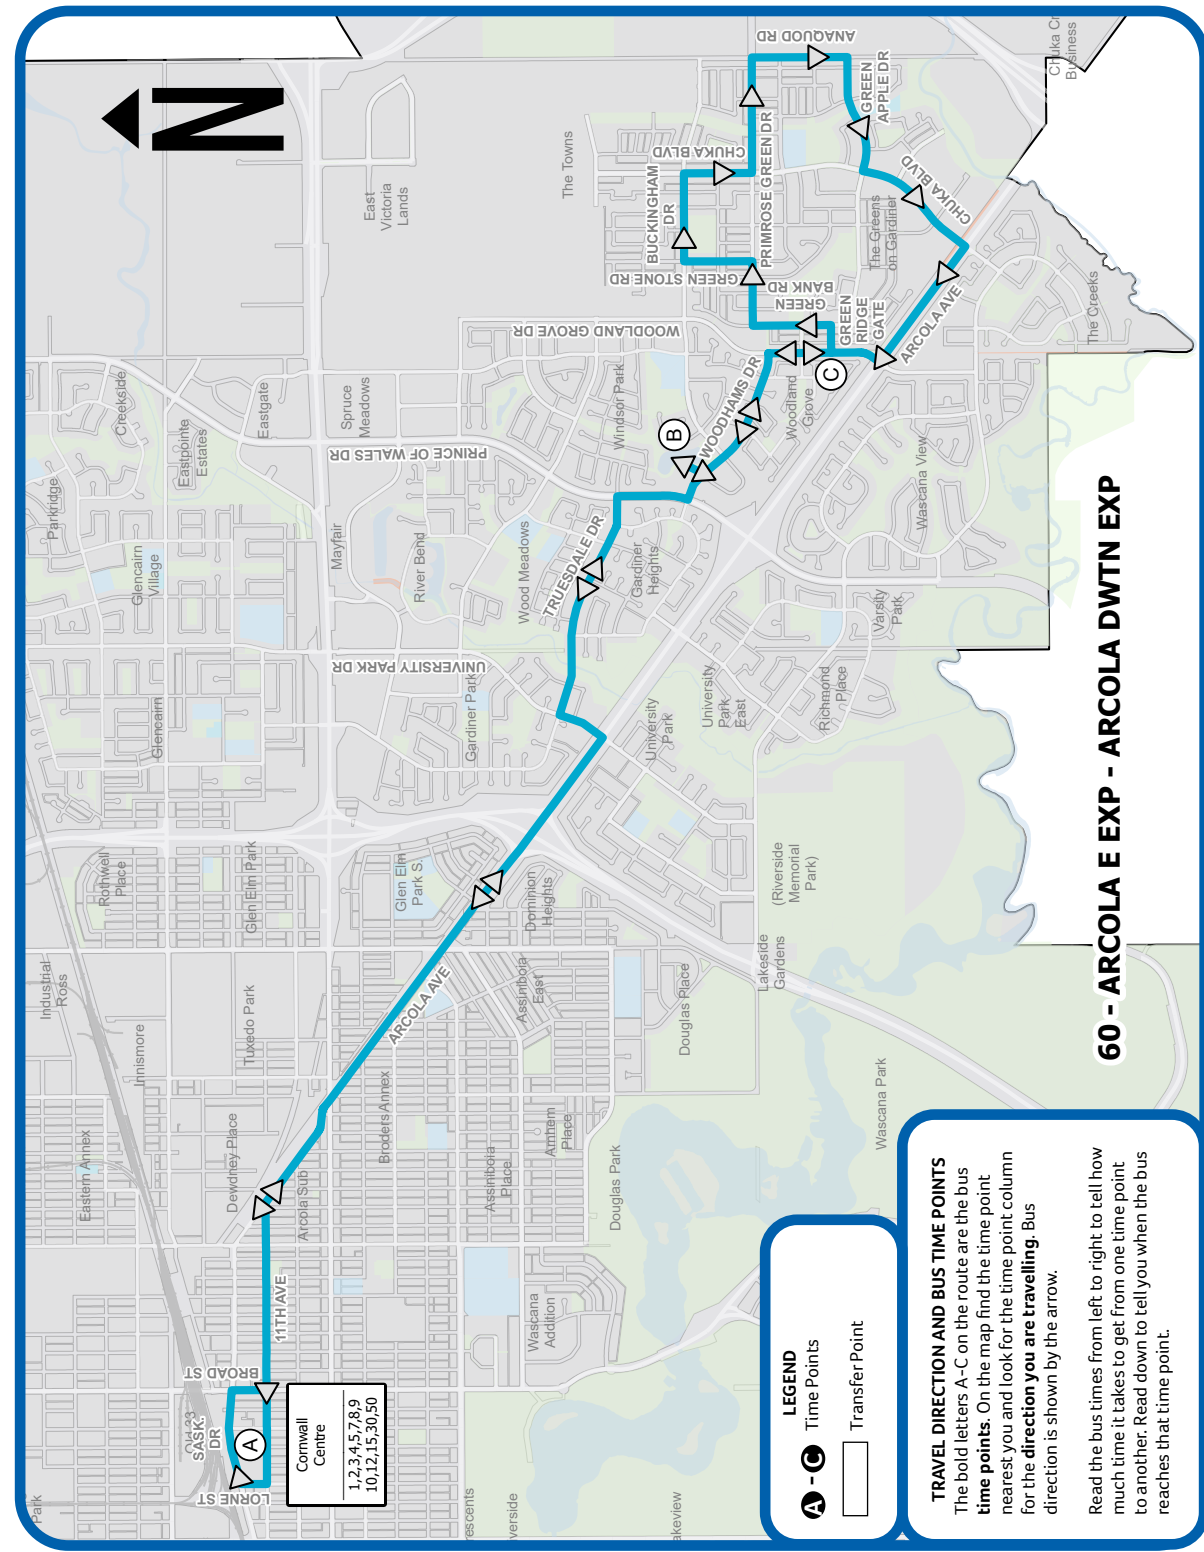

A	B	C
leaving Cornwall Centre (11th Ave & Cornwall St EB) Stop #1333	leaving Sandra Schmirler Stop #0830	leaving Green Bank Road & Green Pine Gate Stop #1614
Monday to Friday Morning Schedule		
6:30	7:00	7:06
6:55	7:25	7:31
7:20	7:50	7:56
7:45	8:15	8:21
8:10	8:40	8:46
8:35	9:05	9:11
9:00	9:30	9:36
9:25	9:55	10:01
9:50	10:20	10:26
10:15	10:45	10:51
10:40	11:10	11:16
11:05	11:35	11:41
11:30	12:00	12:06
Monday to Friday Afternoon/Evening Schedule		
11:55	12:25	12:31
12:20	12:50	12:56
12:45	1:15	1:21
1:10	1:40	1:46
1:35	2:05	2:11
2:00	2:30	2:36
2:25	2:55	3:01
2:50	3:20	3:26
3:15	3:45	3:51
3:40	4:10	4:16
4:05	4:35	4:41
4:30	5:00	5:06
4:55	5:25	5:31
5:20	5:50	5:56
5:45	6:15	6:21
6:10	6:40	6:46
6:35	7:05	7:11
7:00	7:30	7:36
7:25	7:55	8:01
7:50	8:20	8:26
8:15	8:45	8:51
8:40	9:10	9:16
9:05	9:35	9:41
9:30	10:00	10:06
9:55	10:25	10:31
10:20	10:50	10:56
10:45	11:15	11:21
11:10	11:40	11:46
11:35	12:05	12:11
12:00	12:20	12:26
12:15	12:35	12:41

* To garage

C	B	A
leaving Green Bank Road & Green Pine Gate Stop #1614	leaving Sandra Schmirler Stop #0830	leaving Cornwall Centre (11th Ave & Cornwall St EB) Stop #1333
Monday to Friday Morning Schedule		
5:51	6:09	6:30
6:16	6:34	6:55
6:41	6:59	7:20
7:06	7:24	7:45
7:31	7:49	8:10
7:56	8:14	8:35
8:21	8:39	9:00
8:46	9:04	9:25
9:11	9:29	9:50
9:36	9:54	10:15
10:01	10:19	10:40
10:26	10:44	11:05
10:51	11:09	11:30
11:16	11:34	11:55
11:41	11:59	12:20
12:06	12:24	12:45
Monday to Friday Afternoon/Evening Schedule		
12:31	12:49	1:10
12:56	1:14	1:35
1:21	1:39	2:00
1:46	2:04	2:25
2:11	2:29	2:50
2:36	2:54	3:15
3:01	3:19	3:40
3:26	3:44	4:05
3:51	4:09	4:30
4:16	4:34	4:55
4:41	4:59	5:20
5:06	5:24	5:45
5:31	5:49	6:10
5:56	6:14	6:35
6:21	6:39	7:00
6:46	7:04	7:25
7:11	7:29	7:50
7:36	7:54	8:15
8:01	8:19	8:40
8:26	8:44	9:05
8:51	9:09	9:30
9:16	9:34	9:55
9:41	9:59	10:20
10:06	10:24	10:45
10:31	10:49	11:10
10:56	11:14	11:35
11:21	11:39	12:00
11:46	11:59	12:15
12:11	12:24*	
12:26	12:39*	
12:41	12:54*	