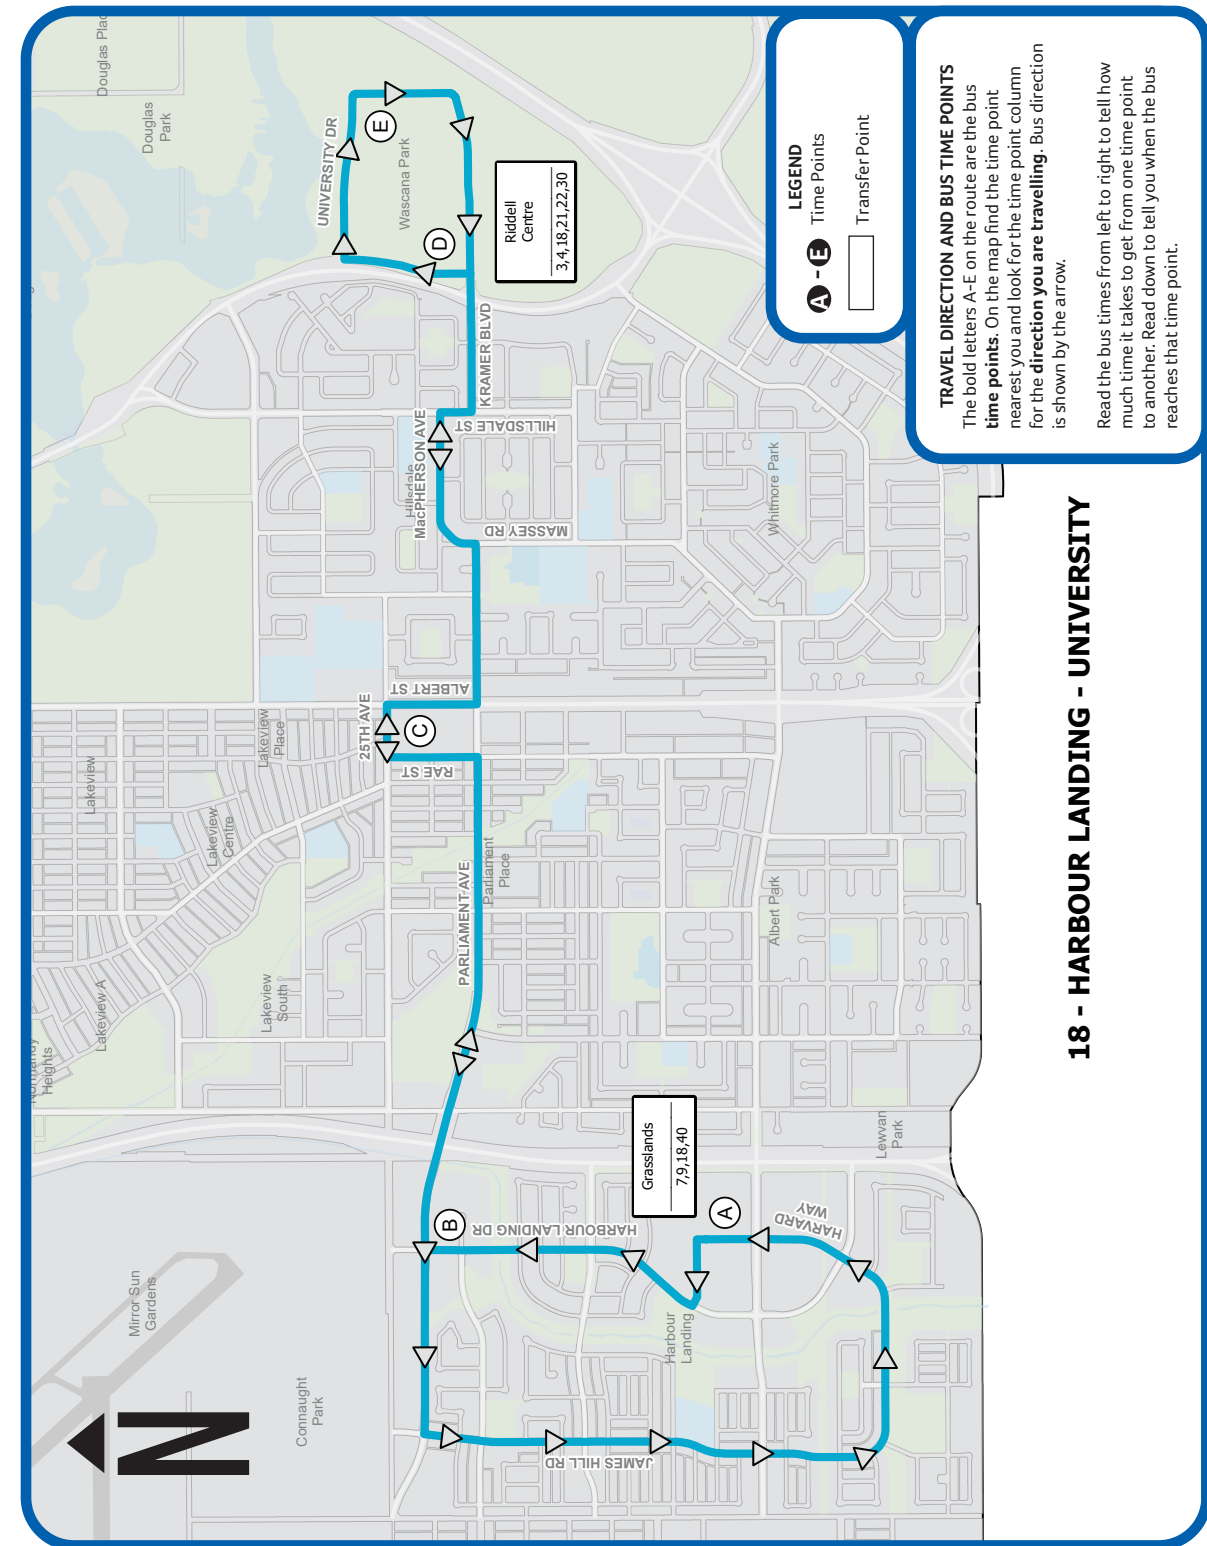

*TO GARAGE

18 - HARBOUR LANDING - UNIVERSITY